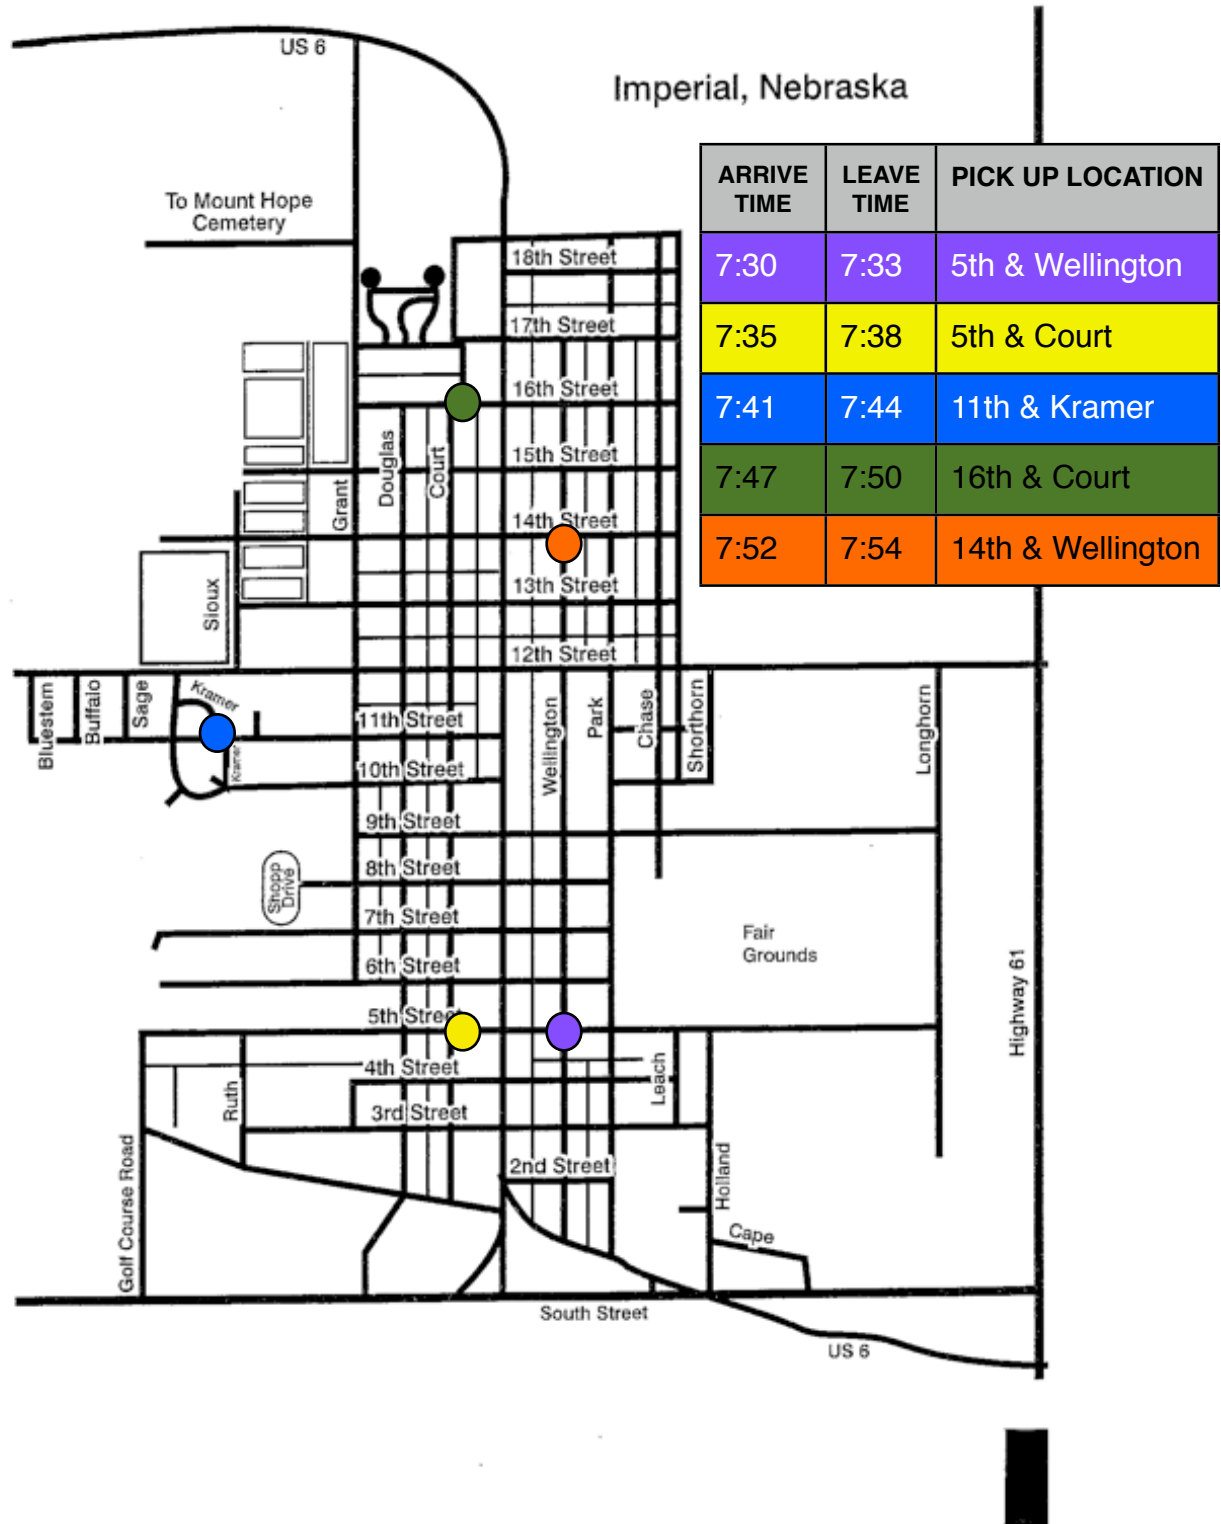

Chase County Schools - Town Pick-up

10 AM START SCHEDULE:

5 th & Wellington	9:20 – 9:23
5 th & Court	9:25 – 9:28
11 th & Kramer	9:31 – 9:34
16 th & Court	9:36 – 9:39
14 th & Wellington	9:41 – 9:44
Arrive at School	9:50